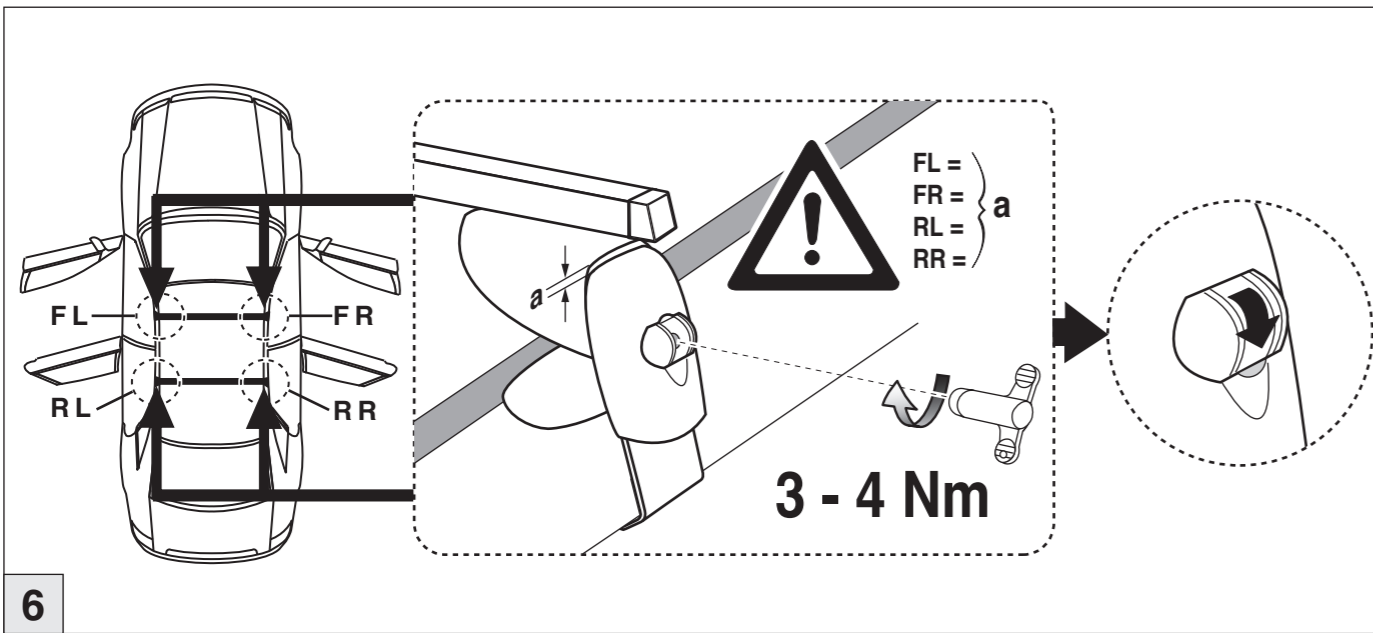

Atera SIGNO

Toyota
Auris 5-türig/doors/portes

01/2013-

6

nur bei / only for Part-No.: 045 287

7

8

Atera
MADE IN GERMANY