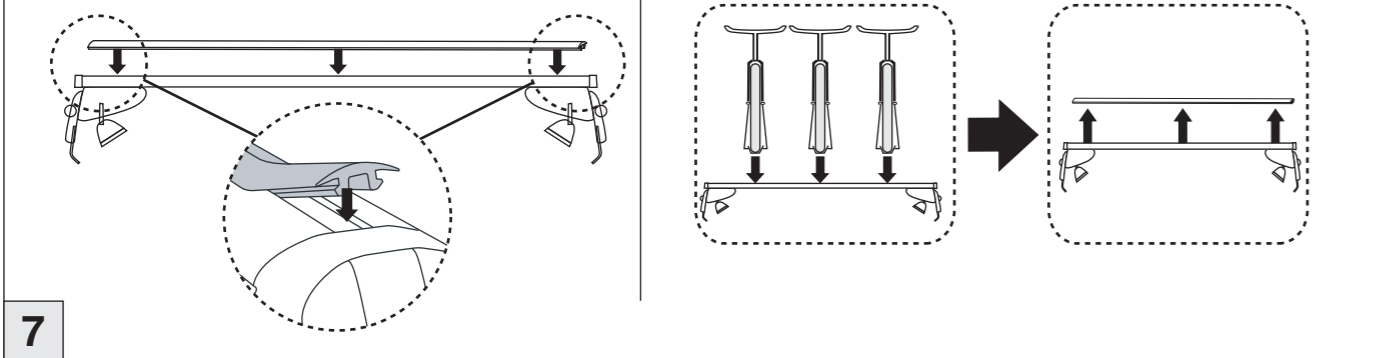

Atera SIGNO

Toyota
Auris 5-türig/doors/portes

01/2013-

6

nur bei / only for Part-No.: 045 287

7

8

Atera
MADE IN GERMANY